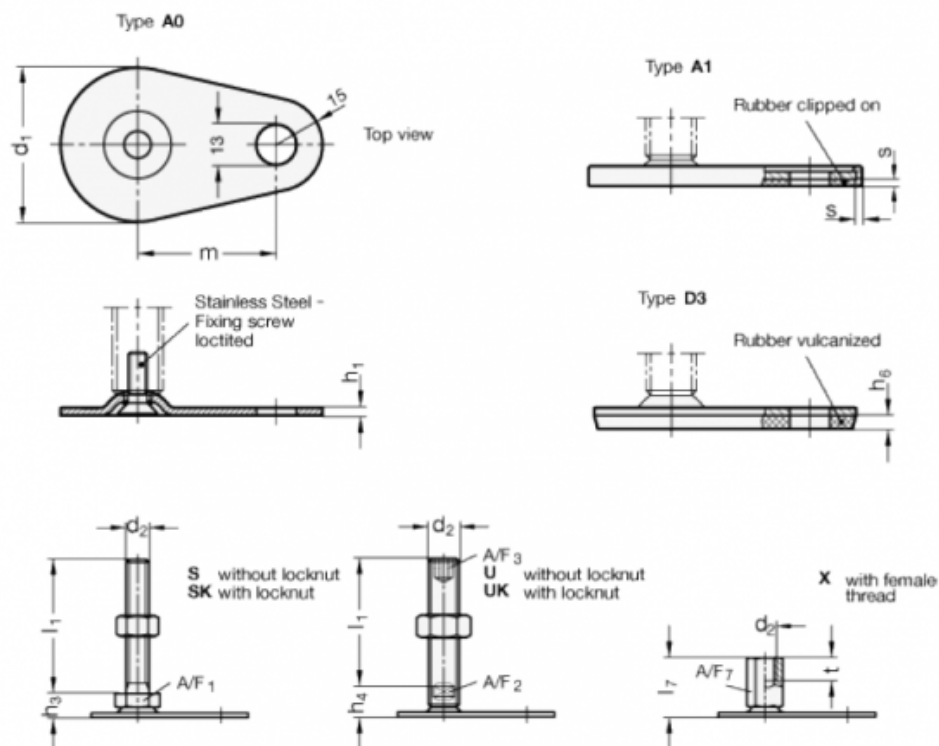

Article number: 204280M1280D3SK
 Description: E+G levelling foot
 GN 42-80-M12-80-D3-SK
 Note: SK With nut, External hexagon at the bottom

Measures

A/F1 = 17
 d1 = 80
 d2 = M12
 h1 = 3
 h3 = 12
 h6 = 5
 l1 = 80
 m = 70

s =